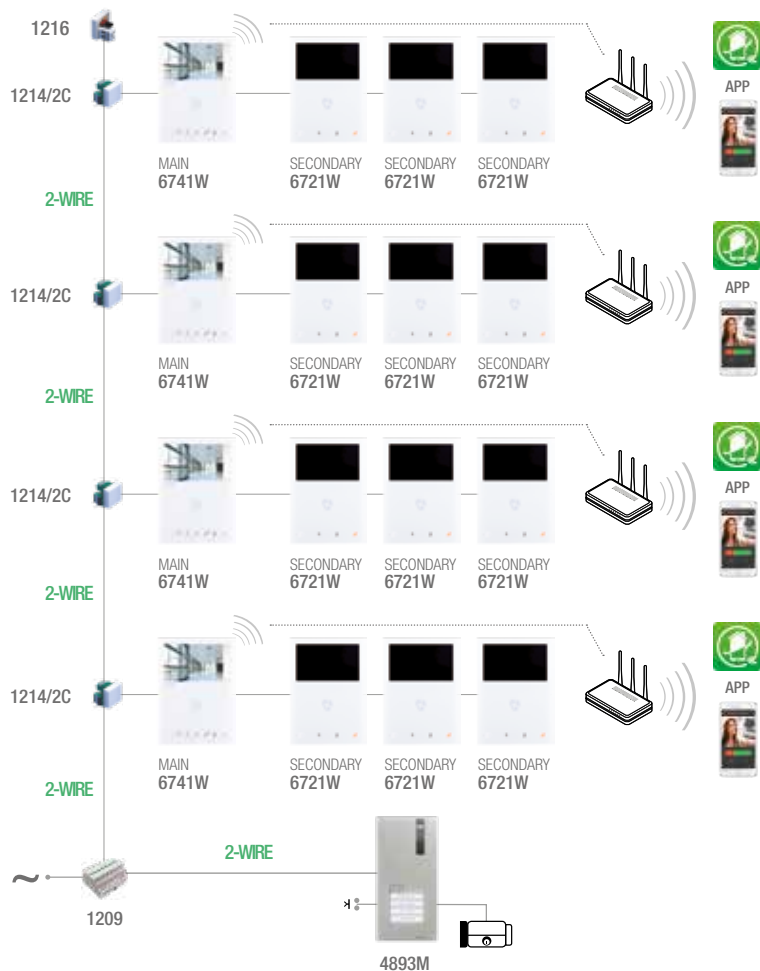

1409

ACCESSORY FOR REMOTE COLOUR CAMERAS, 2-WIRE SYSTEM

Remote camera module for Simplebus Top 2-wire digital systems. Allows management of up to 3 colour cameras in cyclical sequence from door entry monitors using a dedicated button. 12 Vac or 20 Vdc power supply. Dimensions: 60x85x35 mm (4 DIN modules).

VIP	100°	UP TO 4 USERS	IK08	IP54
	WI-FI	4.3"	INTERCOM	

Art. 8561X

**QUADRA KIT
MAXI**

- 1x Quadra series surface-mounted external Art. 4899M
- 1x power supply unit Art. 1441B
- 1x Maxi series hands-free colour monitor Art. 6842W
- 1x flush-mounted box Art. 6817
- 1x wall bracket Art. 6820
- 1x floor branch Art. 1440

VIP	100°	UP TO 4 USERS	IP54	IK08
	16:9	7"	INTERCOM	

BASIC LAYOUT

ADDITIONAL FUNCTIONS LAYOUT

SYSTEM EXPANSION LAYOUT

BASIC LAYOUT (MINI HANDSFREE WI-FI ONLY)

MULTI-USER LAYOUT (MINI HANDSFREE WI-FI ONLY)

www.comelitgroup.com