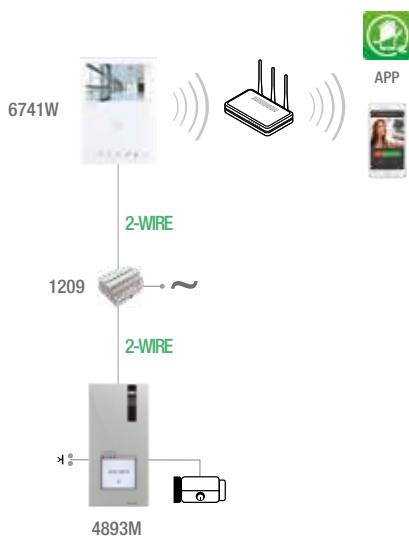

VIP	100°	UP TO 4 USERS	IP54	IK08
	16:9	7"	INTERCOM	

BASIC LAYOUT

ADDITIONAL FUNCTIONS LAYOUT

SYSTEM EXPANSION LAYOUT

BASIC LAYOUT (MINI HANDSFREE WI-FI ONLY)

MULTI-USER LAYOUT (MINI HANDSFREE WI-FI ONLY)

www.comelitgroup.com