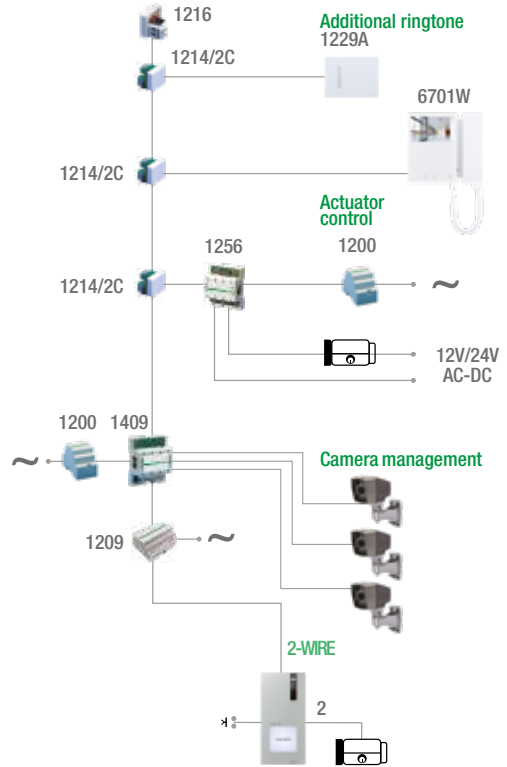

**Also available
in ViP version.**

**Answer
anywhere**

Art. 8561V

**QUADRA KIT VIP
MINI HANDSFREE WI-FI**

- 1x Quadra series surface-mounted external Art. 4899M
- 1x power supply unit Art. 1441B
- 1x Mini hands-free Wi-Fi colour monitor Art. 6742W
- 1x floor branch Art. 1440

VIP	100°	UP TO 4 USERS	IK08	IP54
	WI-FI	4.3"	INTERCOM	

Art. 8561X

**QUADRA KIT
MAXI**

- 1x Quadra series surface-mounted external Art. 4899M
- 1x power supply unit Art. 1441B
- 1x Maxi series hands-free colour monitor Art. 6842W
- 1x flush-mounted box Art. 6817
- 1x wall bracket Art. 6820
- 1x floor branch Art. 1440

VIP	100°	UP TO 4 USERS	IP54	IK08
	16:9	7"	INTERCOM	

BASIC LAYOUT

ADDITIONAL FUNCTIONS LAYOUT

SYSTEM EXPANSION LAYOUT

BASIC LAYOUT (MINI HANDSFREE WI-FI ONLY)

MULTI-USER LAYOUT (MINI HANDSFREE WI-FI ONLY)

www.comelitgroup.com