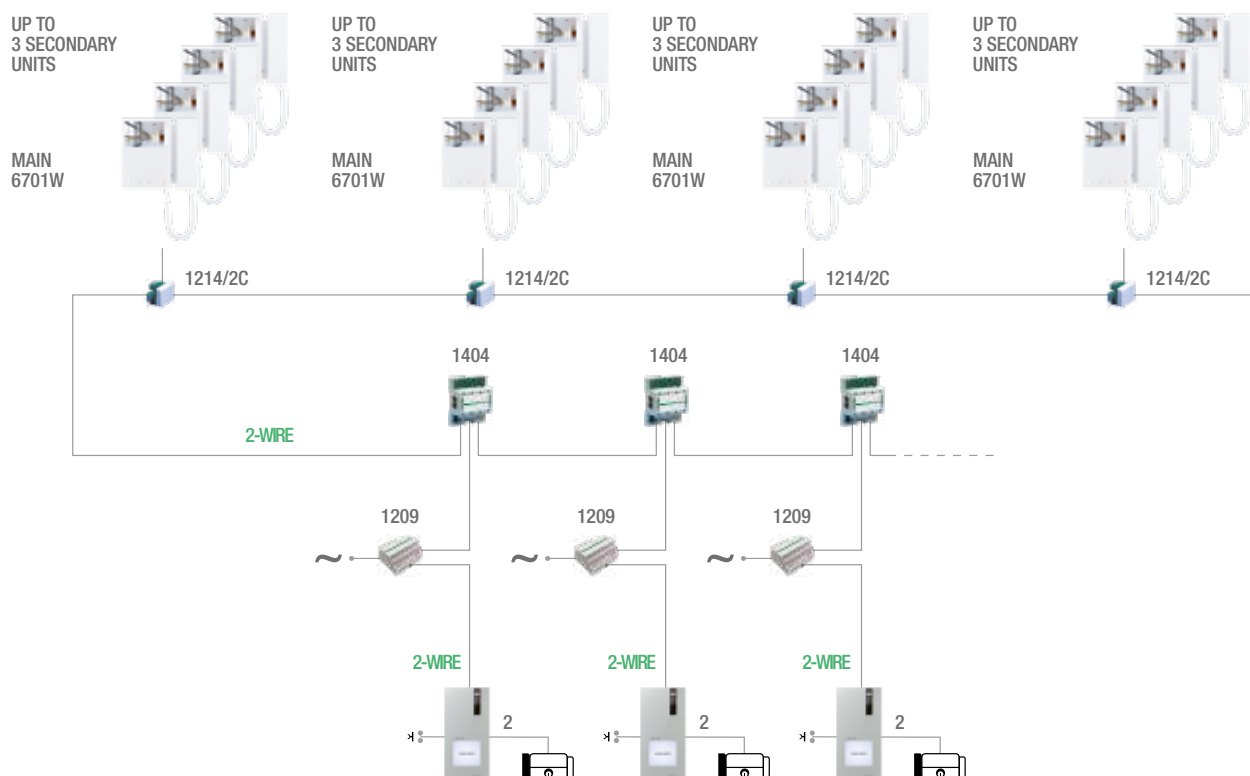

VIP	100°	UP TO 4 USERS	IP54	IK08
	16:9	7"	INTERCOM	

BASIC LAYOUT

ADDITIONAL FUNCTIONS LAYOUT

SYSTEM EXPANSION LAYOUT

BASIC LAYOUT (MINI HANDSFREE WI-FI ONLY)

MULTI-USER LAYOUT (MINI HANDSFREE WI-FI ONLY)

www.comelitgroup.com