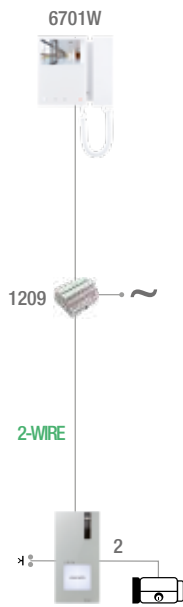

BASIC LAYOUT